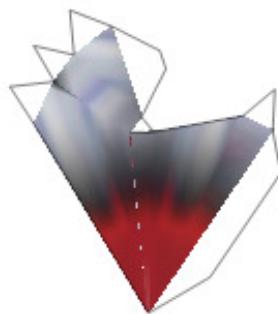

DEAD HAND

By Xenonray

The Dead Hand is a monster that lurks in the Bottom of the Well and the Shadow Temple in Hyrule. The undead horror lives underground, while several stalk-like hands rise upwards in a circle to grab victims.

Lower Body

Upper Body Back

Upper Body Front

Lower Back

Right Upper Arm

Left Upper Arm

Right Lower Arm

Left Lower Arm

Right Claw

Left Claw

Thumb

Index Finger

Middle Finger

Ring Finger

Little Finger

Hand