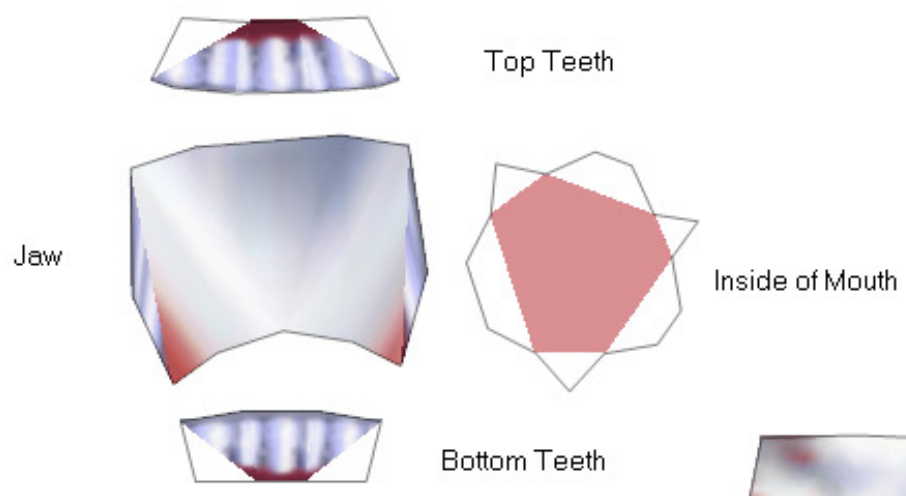

DEAD HAND

By Xenonray

The Dead Hand is a monster that lurks in the Bottom of the Well and the Shadow Temple in Hyrule. The undead horror lives underground, while several stalk-like hands rise upwards in a circle to grab victims.

Lower Body

Upper Body Back

Upper Body Front

Lower Back

Right Upper Arm

Left Upper Arm

Right Lower Arm

Left Lower Arm

Right Claw

Left Claw

Thumb

Index Finger

Middle Finger

Ring Finger

Little Finger

Hand