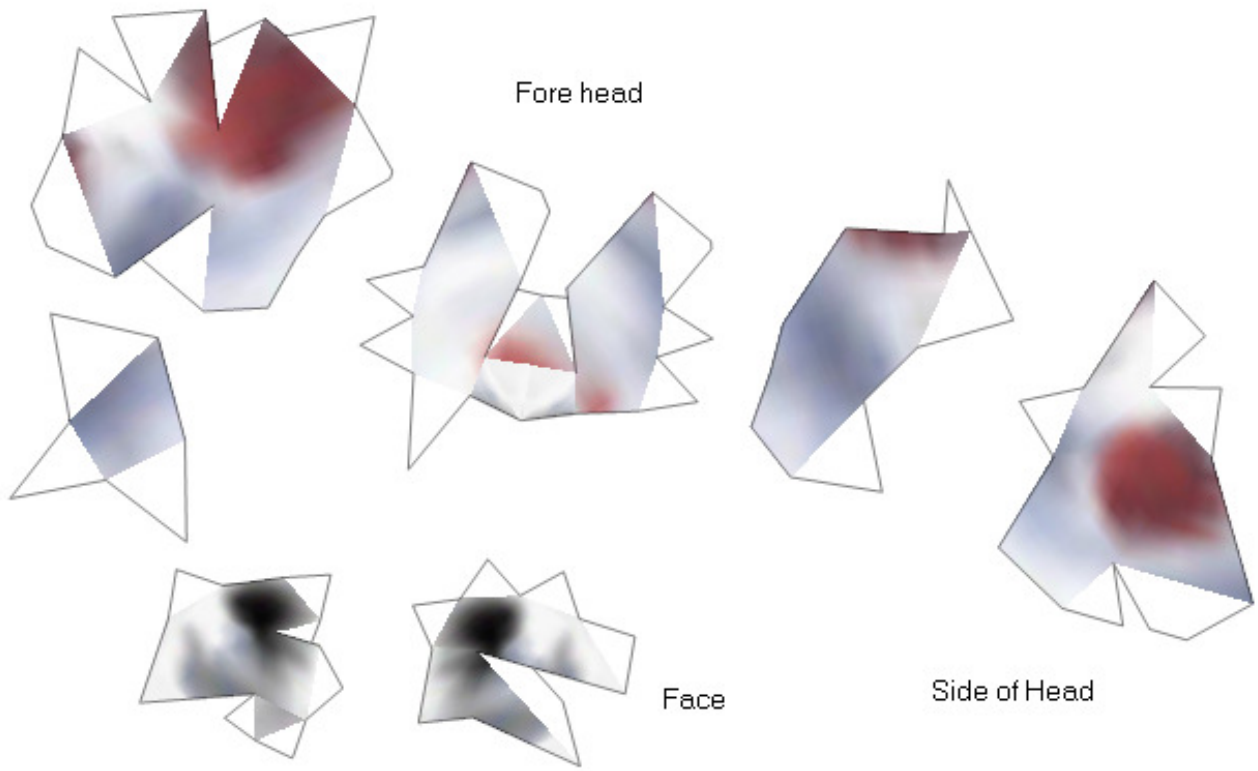

DEAD HAND

By Xenonray

The Dead Hand is a monster that lurks in the Bottom of the Well and the Shadow Temple in Hyrule. The undead horror lives underground, while several stalk-like hands rise upwards in a circle to grab victims.

Lower Body

Upper Body Back

Upper Body Front

Lower Back

Right Upper Arm

Left Upper Arm

Right Lower Arm

Left Lower Arm

Right Claw

Left Claw

Thumb

Index Finger

Middle Finger

Ring Finger

Little Finger

Hand

Wrist

Upper Arm Stalk

Lower Arm Stalk

**Note: This page is optional.
Print out as many arms as you
want or not!**