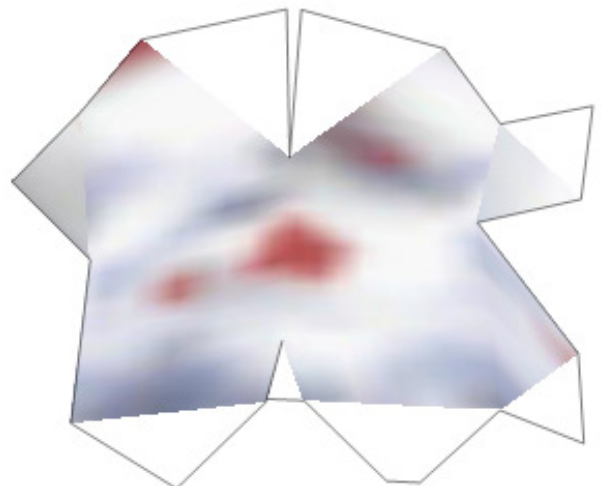

DEAD HAND

By Xenonray

The Dead Hand is a monster that lurks in the Bottom of the Well and the Shadow Temple in Hyrule. The undead horror lives underground, while several stalk-like hands rise upwards in a circle to grab victims.

Lower Body

Upper Body Back

Upper Body Front

Lower Back

Right Upper Arm

Left Upper Arm

Right Lower Arm

Left Lower Arm

Wrist

Upper Arm Stalk

Lower Arm Stalk

**Note: This page is optional.
Print out as many arms as you
want or not!**