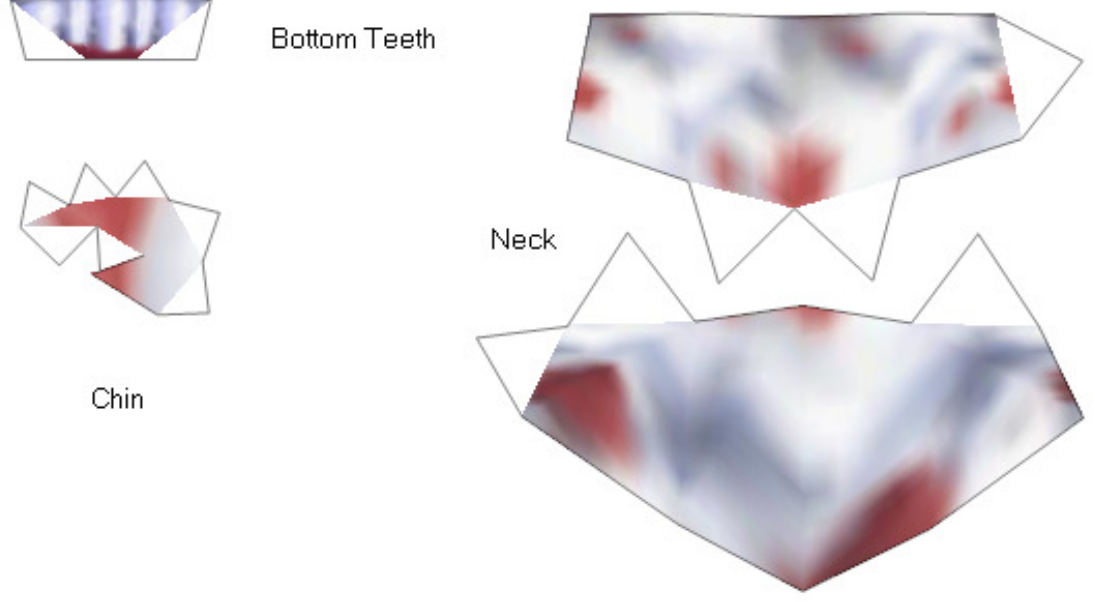

DEAD HAND

By Xenonray

The Dead Hand is a monster that lurks in the Bottom of the Well and the Shadow Temple in Hyrule. The undead horror lives underground, while several stalk-like hands rise upwards in a circle to grab victims.

Lower Body

Upper Body Back

Upper Body Front

Lower Back

Right Upper Arm

Left Upper Arm

Right Lower Arm

Left Lower Arm

Right Claw

Left Claw

Thumb

Index Finger

Middle Finger

Ring Finger

Little Finger

Hand

Wrist

Upper Arm Stalk

Lower Arm Stalk

**Note: This page is optional.
Print out as many arms as you
want or not!**