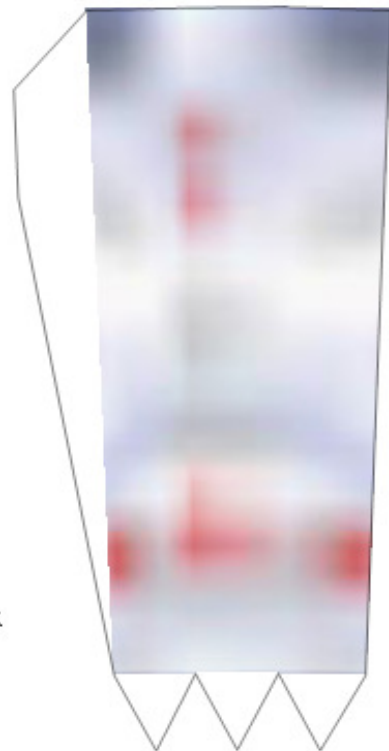

DEAD HAND

By Xenonray

The Dead Hand is a monster that lurks in the Bottom of the Well and the Shadow Temple in Hyrule. The undead horror lives underground, while several stalk-like hands rise upwards in a circle to grab victims.

Lower Body

Upper Body Back

Upper Body Front

Lower Back

Right Upper Arm

Left Upper Arm

Right Lower Arm

Left Lower Arm

Right Claw

Left Claw

Thumb

Index Finger

Middle Finger

Ring Finger

Little Finger

Hand

Wrist

Upper Arm Stalk

Lower Arm Stalk

**Note: This page is optional.
Print out as many arms as you
want or not!**